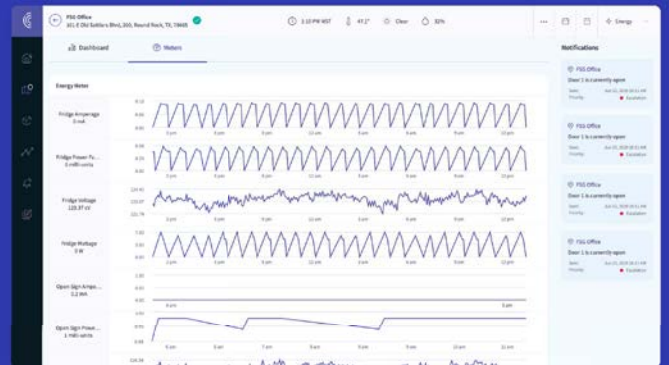

A Smart Platform for Smart Metering

Designed with multi-site businesses in mind, the Chariot platform allows you to monitor your smart metering in real-time. Be instantly notified of any power outage issues via email, text or phone. Trend meter data to identify any abnormalities or energy offenders.

In addition, utilize a custom energy dashboard to identify your best and worst performing locations and compare to historical data.