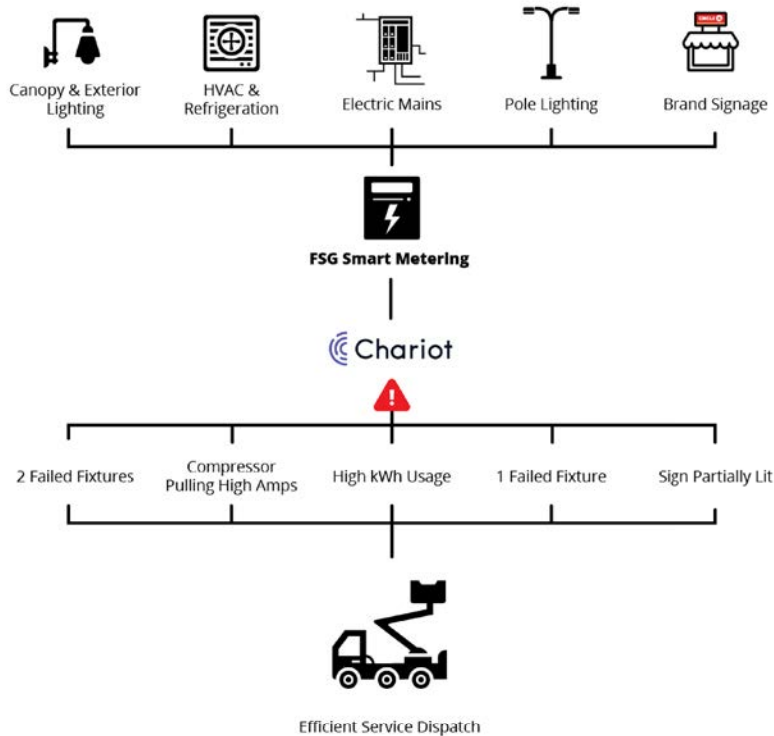

Visibility Like Never Before

View and analyze all your meter data from the Chariot platform.

Real-Time Notifications

Be notified of maintenance or power loss issues in real-time via email, text or phone.

Measurement & Verification

Keep track of your energy usage for measurement and verification.

24/7 Monitoring & Service

FSG will actively monitor your smart meters and dispatch electricians if needed.

How It Works

FSG Smart Buildings will design your solution, procure industry-leading hardware and provide a full turnkey delivery process. If you have existing smart meters in place, FSG can tie them into Chariot for all the same features and functionality. Once your system is up and running, FSG will help monitor and troubleshoot your systems as well as dispatch electricians as needed for repairs.

A Smart Platform for Smart Metering

Designed with multi-site businesses in mind, the Chariot platform allows you to monitor your smart metering in real-time. Be instantly notified of any power outage issues via email, text or phone. Trend meter data to identify any abnormalities or energy offenders.